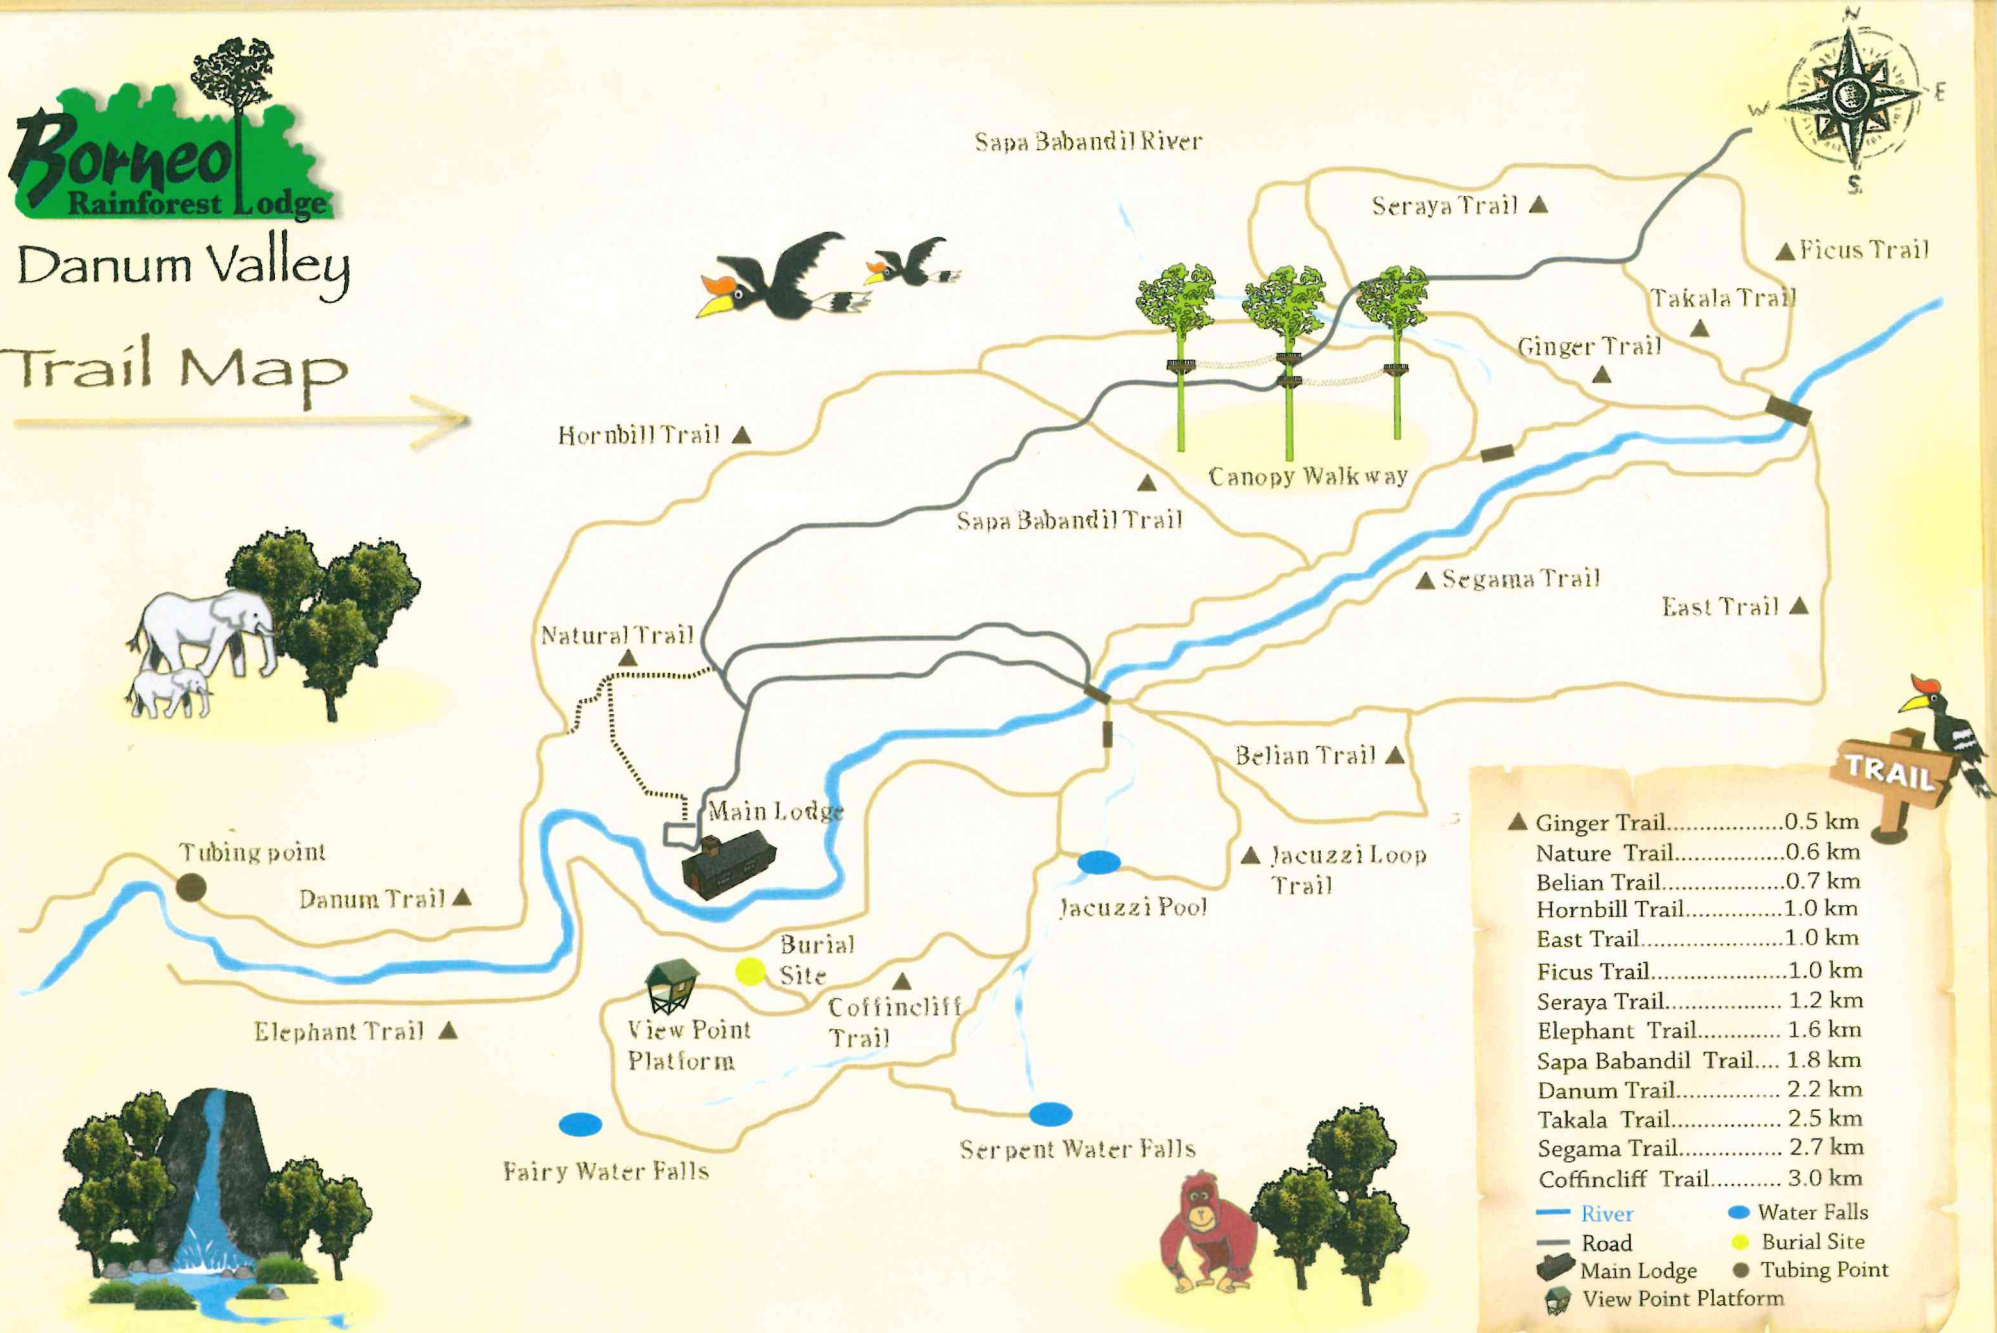

Borneo Rainforest Lodge

Danum Valley

Trail Map

▲ Ginger Trail.....	0.5 km
Nature Trail.....	0.6 km
Belian Trail.....	0.7 km
Hornbill Trail.....	1.0 km
East Trail.....	1.0 km
Ficus Trail.....	1.0 km
Seraya Trail.....	1.2 km
Elephant Trail.....	1.6 km
Sapa Babandil Trail....	1.8 km
Danum Trail.....	2.2 km
Takala Trail.....	2.5 km
Segama Trail.....	2.7 km
Coffincliff Trail.....	3.0 km

River	Water Falls
Road	Burial Site
Main Lodge	Tubing Point
View Point Platform	